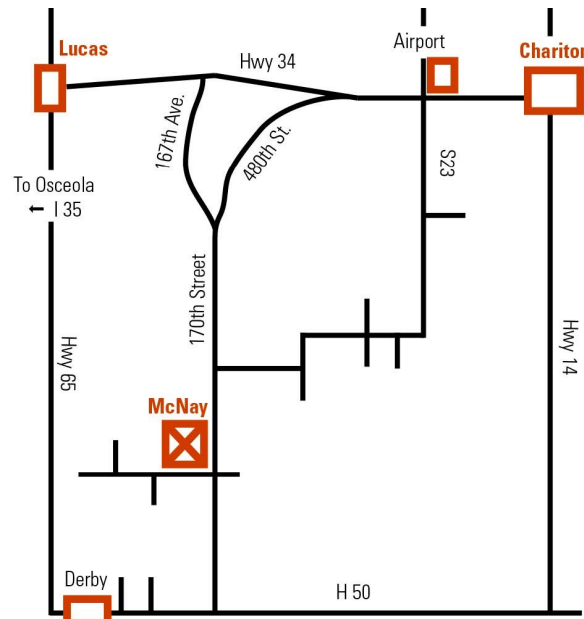

DIRECTIONS

Directions to Iowa State University McNay Research Farm, 45249 170th Avenue, Chariton, Iowa:

- Six miles southwest of the Chariton Airport, go west from Chariton on Hwy 34 and south on county gravel road 480th Lane to 170th Avenue
- Or four miles south of Lucas on Hwy 65, and east on county gravel road Morman Trail to 170th Avenue

Both routes are marked by permanent signs. Call Chris Clark at 712-250-0070 or McNay Research Farm at 641-766-6465 for details.