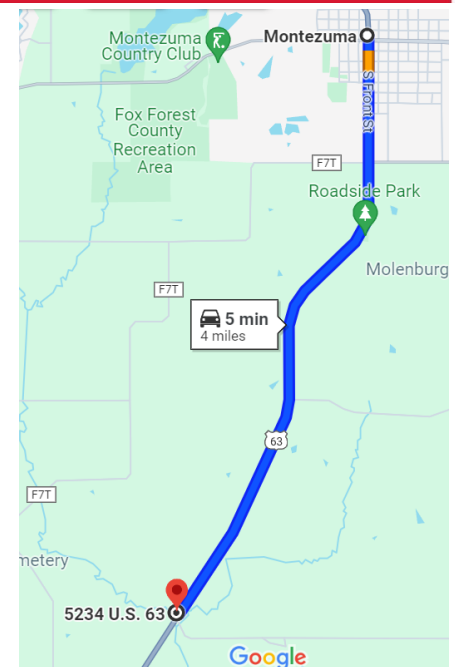

Iowa State University Extension and Outreach does not discriminate on the basis of age, disability, gender identity, genetic information, marital status, national origin, pregnancy, race, religion, sex, sexual orientation, social economic status or status as a US veteran. Direct inquiries to the Diversity Officer, 515-294-1482, extdiversity@iastate.edu.

IOWA STATE UNIVERSITY
Extension and Outreach